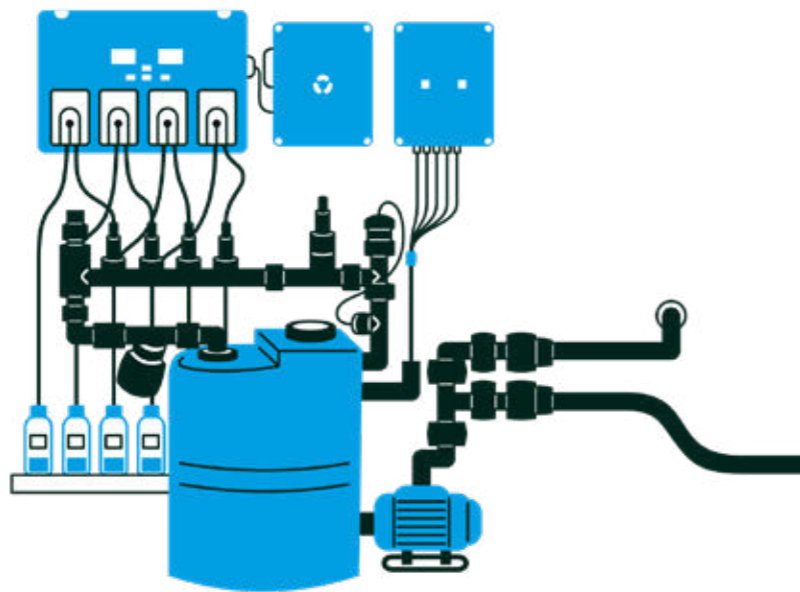

PAG 11
Additional
Module
Wifi Connection

PAG 12
Irrigation
System
Wifi Connection

PAG 13
Soil Sensor
Humidity&Temp.
Wifi Connection

PAG 14
Filling Automatic
Water Tank
Wifi Connection

Analog Controllers

PAG 16
Automatic
pH Controller