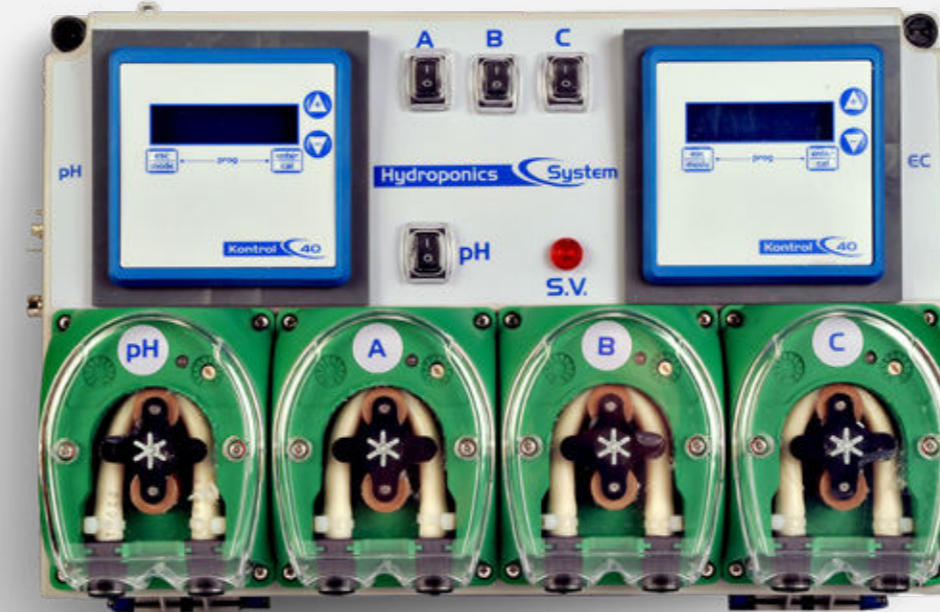

Automatic Hydroponic System

The nutrient **Controller Hydroponics System** is an automatic fertirrigation system, ideal for types of crops. It is capable of applying various types of fertilizers jointly through three pumps A, B and C, and a fourth pump to regulate the pH of the water in the tank.

Each pump is adjustable independently and proportionally, with a flow rate of **0-7 L/ hour**.

It incorporates a temperature reading that is indicated on the display.

Code: 06002