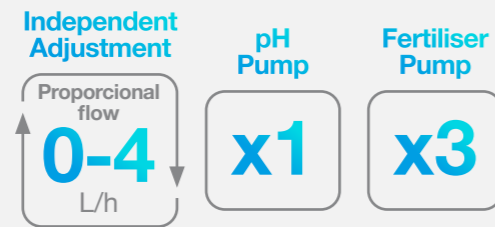

The advanced **ProsystemAqua nutrient automatic controller** is designed for continuous measurement of Ec and dosing of fertilizers or boosters in water tanks, with a flow rate of **0.5 L/ hour**.

The EC controller also offers the option to be programmed for increasing or decreasing water conductivity.

Ideal for various applications such as hydroponics, aquaponics, seedbeds, vertical gardens, home gardens, gardening centers, aquariums, and grow shops.

A versatile solution for regulating electrical conductivity in any installation.

Code: **04001**

Automatic pH&Ec Plus Controller

Code: 04002

Code: 04004

The pH&Ec Plus Controller is a comprehensive system for continuous monitoring and control of **Ec** and **pH** in water tanks. In addition to overseeing the recirculation and irrigation pumps, it manages temperature and automatic water filling.

Each pump is independently and proportionally adjustable, with a flow rate of **0-4 L/h**. Equipped with two independent irrigation timers one for the recirculation pump and another for the irrigation pump. It features temperature control to connect the water cooling or heating system, displaying the water temperature on a built in screen.