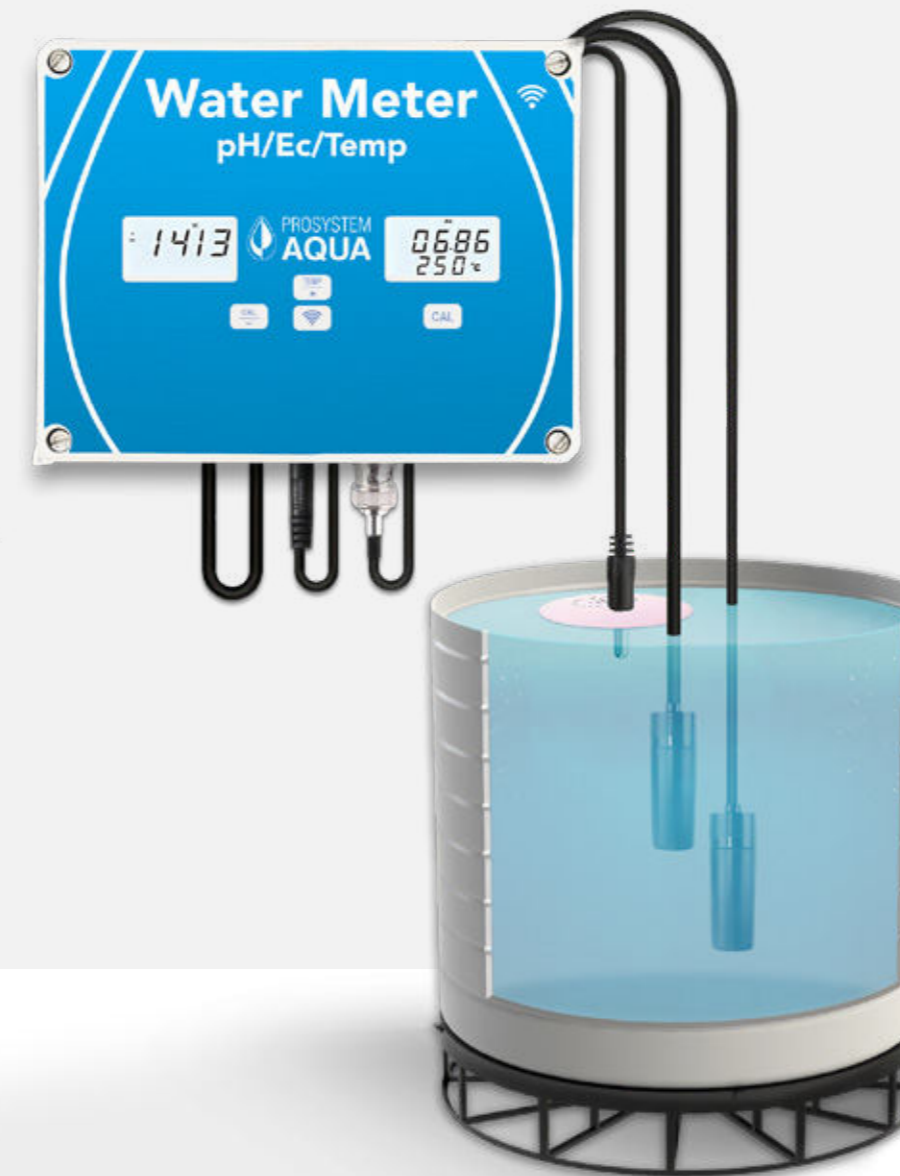

PAG 17
Automatic
Ec Controller

PAG 18
Automatic pH&Ec
Basic Controller

PAG 19
Automatic pH&Ec
Controller

PAG 20
Automatic pH&Ec
Plus Controller

PAG 21
Automatic
Hydroponic System

PAG 22
Additional
Module

Wifi Connection Controllers

Water Meter Digital pH/Ec/Temp.

Wifi connection

Wifi
Connection

Multi-
parameter
Digital

pH/Ec
Temp

Introducing our innovative **Multi-parameter Water Quality Meter**, designed to provide precise and convenient control. With measurement capabilities for **pH**, **TDS**, **Ec**, **salinity**, **SG**, and **Temp.**, this compact and efficient device ensures comprehensive assessment.

Equipped with builtin **WiFi connectivity**, our meter allows users to easily store, download, and share water quality records from anywhere, at any time.

Whether in laboratories, industries, or household applications, this multipurpose meter simplifies data management. Its ergonomic design and intuitive display ensure a hassle free user experience.