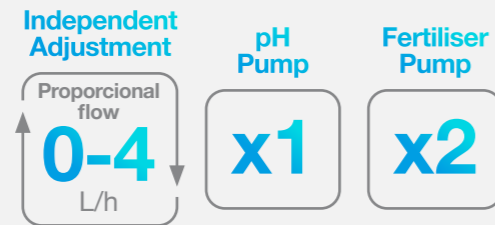

Automatic pH&Ec Plus Controller

Code: 04002