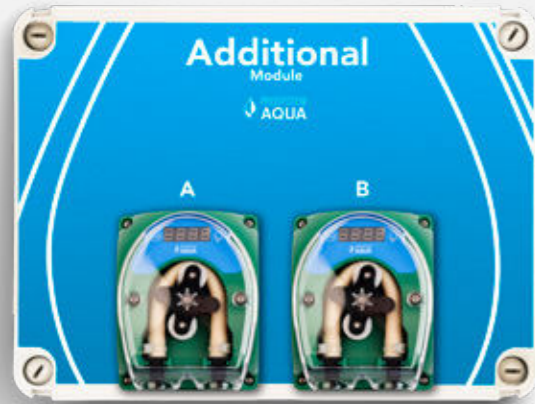

Additional Module

Code: 05002